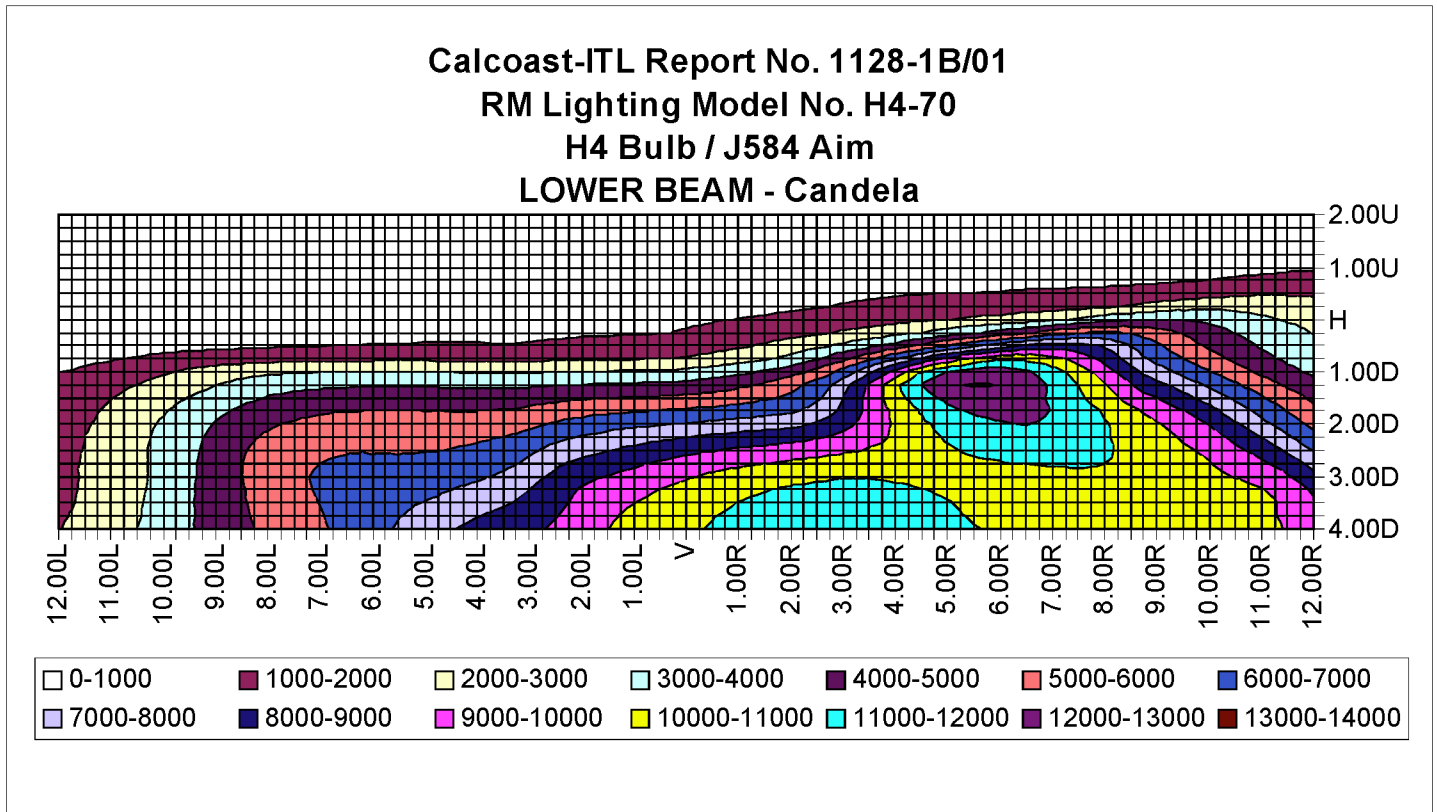

CHART DATA SHEET

Device Name: RM Lighting Model No. H4-70  
(HID Conversion kit w/7" Headlamp)

CHART DATA SHEET

Device Name: RM Lighting Model No. H4-70  
(HID Conversion kit w/7" Headlamp)